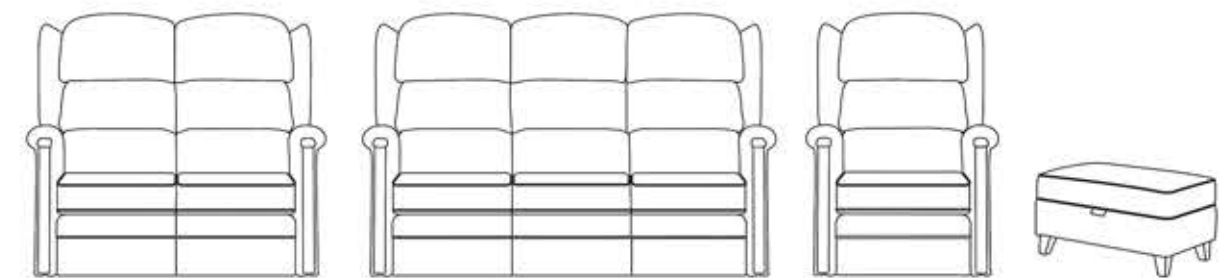

Quad Motor Suite - Aquaclean Teal

...Available to try in store 

The Buxton Riser Recliner Armchair and matching suites use our innovative letterbox back design and stylish splayed armrests, combined with a versatile choice mechanism featuring a powerful 4-motor system. This remarkable chair is engineered to provide you with the ultimate comfort and convenience, offering a range of customisable positions to suit your needs. The Buxton Riser Chair is your ideal companion, delivering unrivaled comfort.

Foam and spring combined comfort

Quad Motor option with Lumbar & Head Adjustment

4 sizes available for riser chairs

Split Lumbar - No Knuckles

THE HENLEY COLLECTION

FROM: £1,495

Waterfall Back - Knuckles

With or Without Knuckles

Pocket Sprung and foam seat cushion options

5 Mechanism choices
Single & Dual motor

Bespoke sizing to fit your unique body

Duck Egg

THE SWIFT COLLECTION

FROM: £1,395

Claret

Cocoa